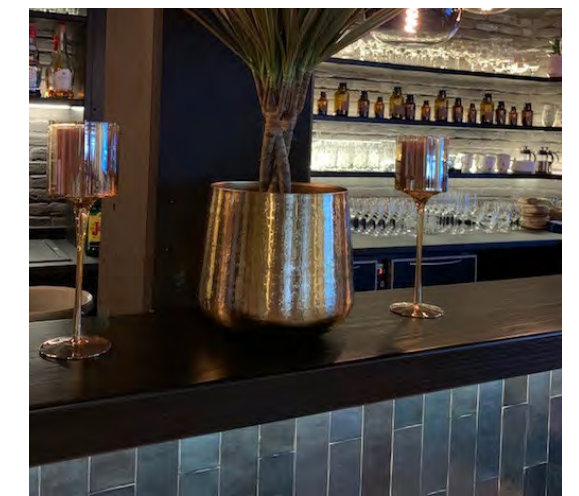

Hubert de Givenchy

REVOIR PARIS:

ATELIER LUXE
6.2X25
IRON

PROJECT
BRASSERIE LOUNGE

-

ROOBROECK
OOSTROZEBEKE
GAVRA
CERAMICS & SURFACES

-

REVOIR PARIS:
ATELIER 6.2X25
MARINE GLOSSY