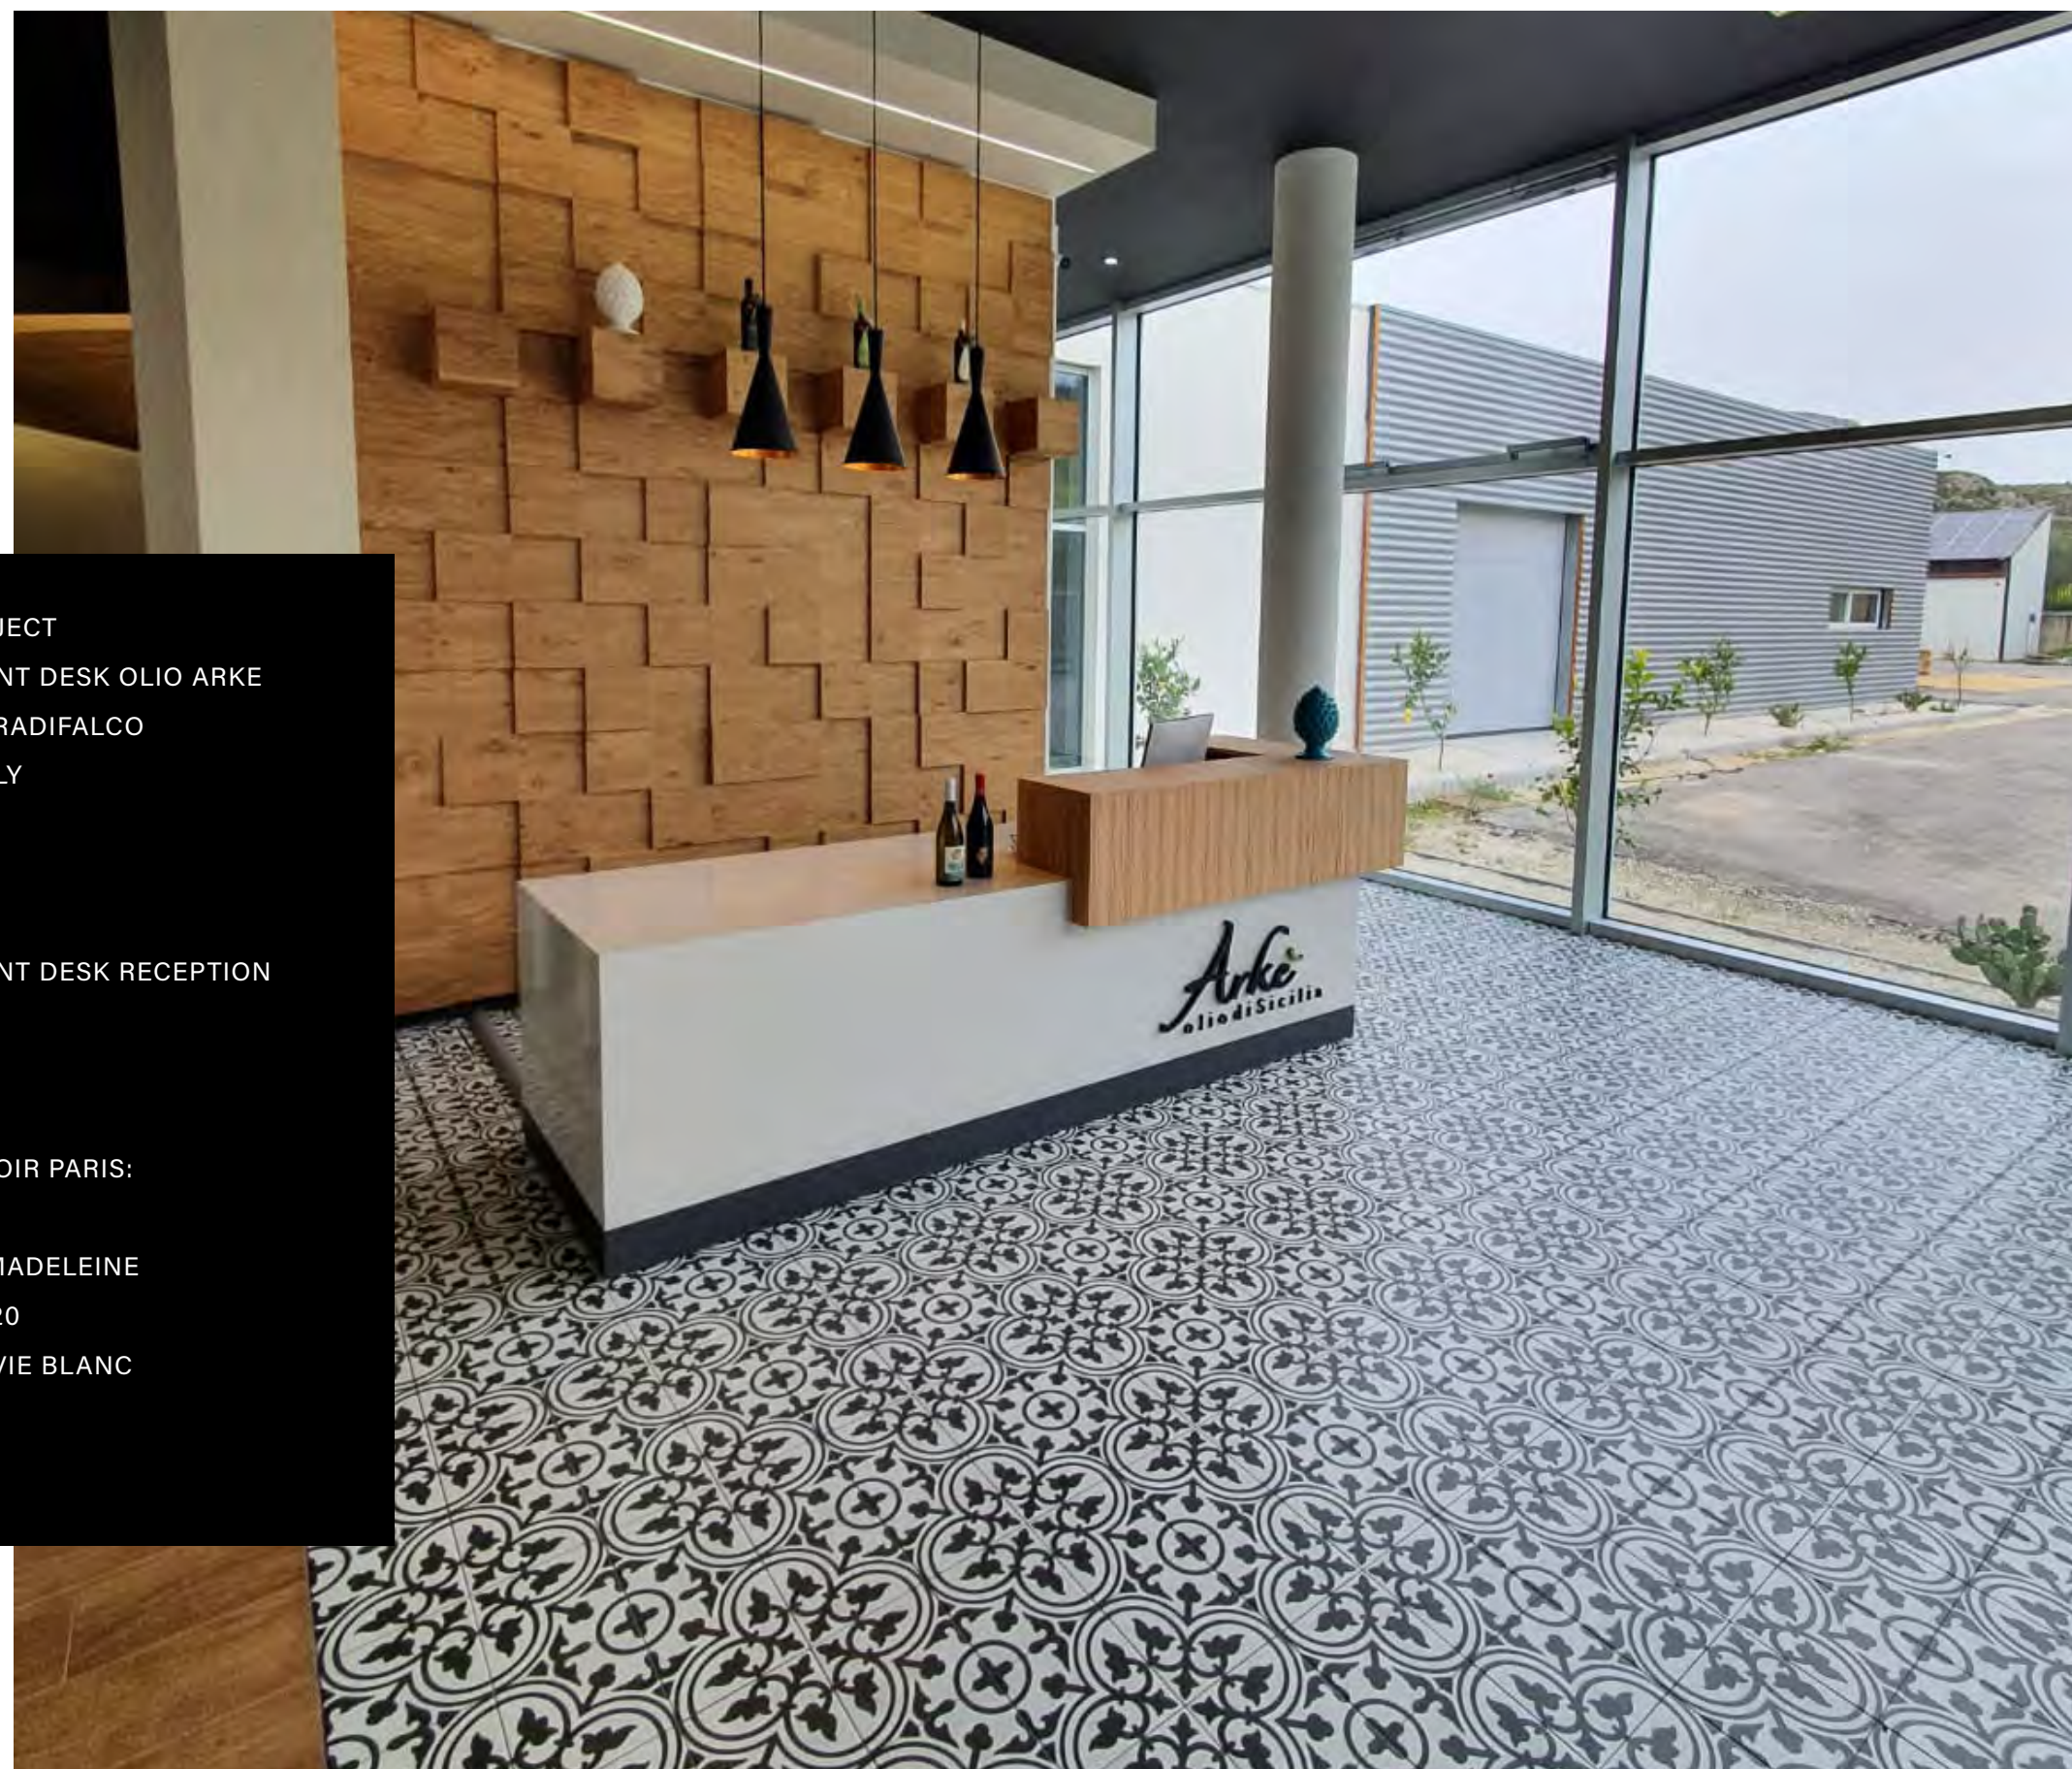

FRONT DESK & RECEPTION

PROJECT
FRONT DESK OLIO ARKE
SERRADIFALCO
SICILY

FRONT DESK RECEPTION

REVOIR PARIS:

LA MADELEINE
20X20
FLAVIE BLANC