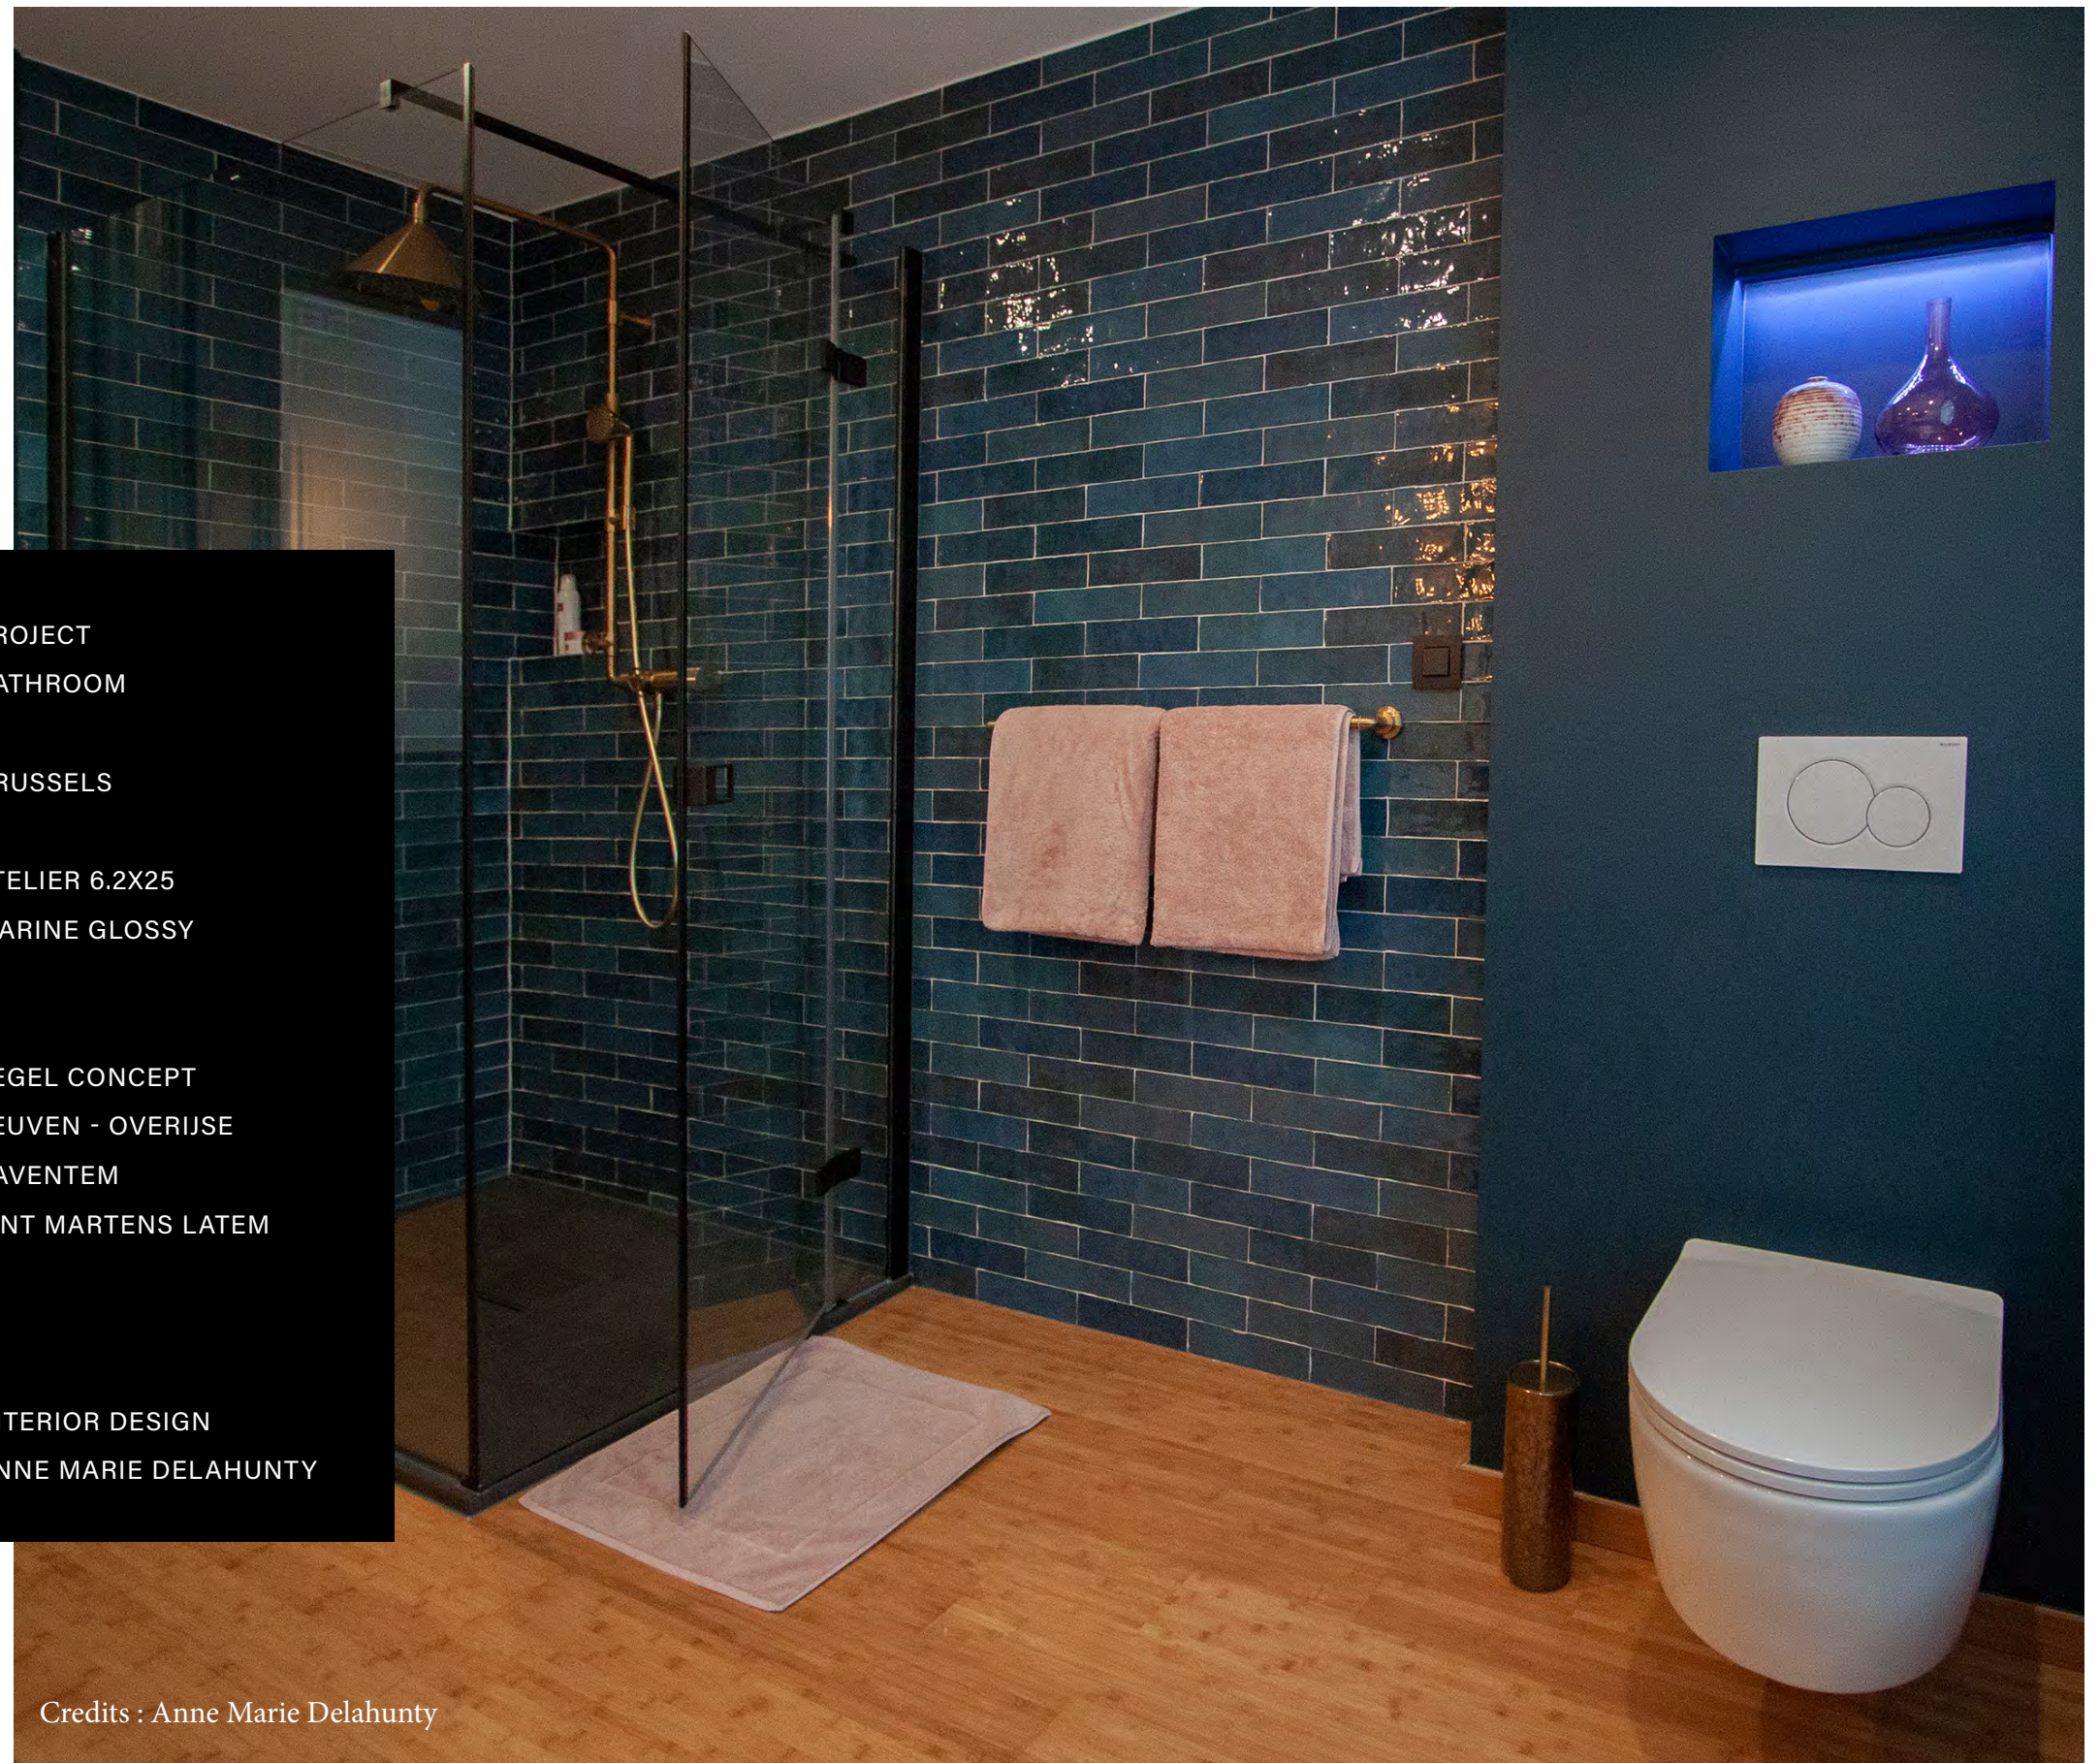

LUXURY BATHROOM

*Happiness
is
taking
a long hot
shower.*

www.delahuntyinteriors.com

PROJECT
BATHROOM

BRUSSELS

-
ATELIER 6.2X25
MARINE GLOSSY

-
TEGEL CONCEPT
LEUVEN - OVERIJSE
ZAVENTEM
SINT MARTENS LATEM

-
INTERIOR DESIGN
ANNE MARIE DELAHUNTY

Credits : Anne Marie Delahunty