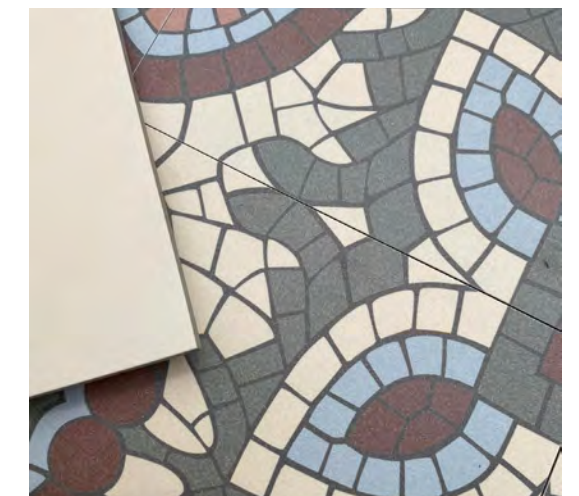

THE GREAT GATSBY BAR