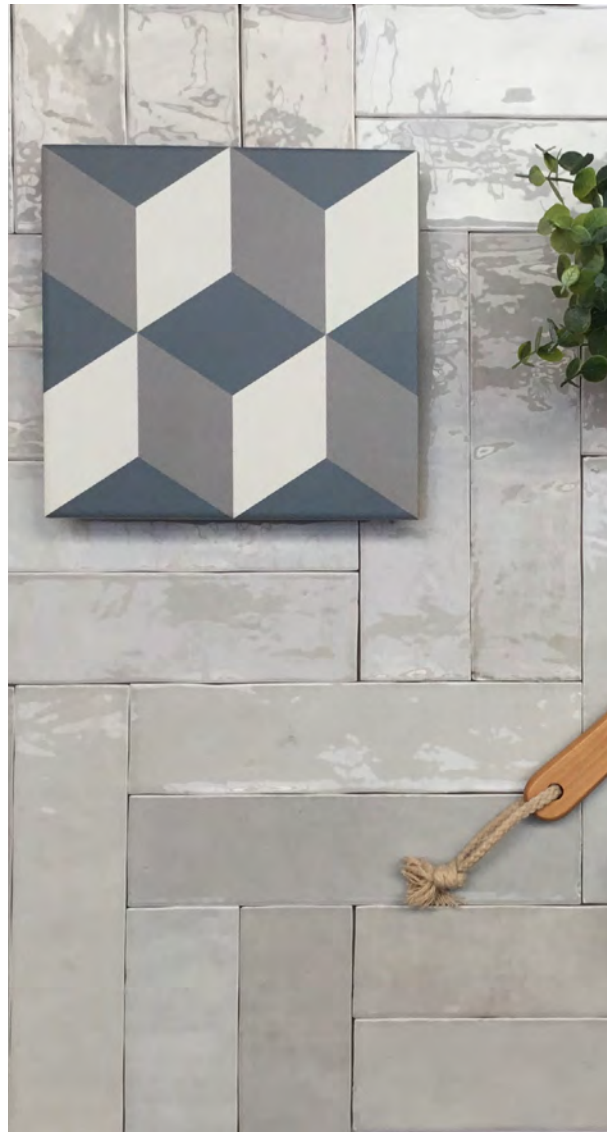

FINCH GASTROBAR

HEUVEL 20
5341 CW OSS

THE NETHERLANDS

PROJECT
FINCH GASTROBAR

HEUVEL 20
5341 CW OSS
THE NETHERLANDS

BST MIDDEN BRABANT BV
COTTO CERAMIX

REVOIR PARIS :
ATELIER 6.2X25
MARINE GLOSSY

COFFEE BAR