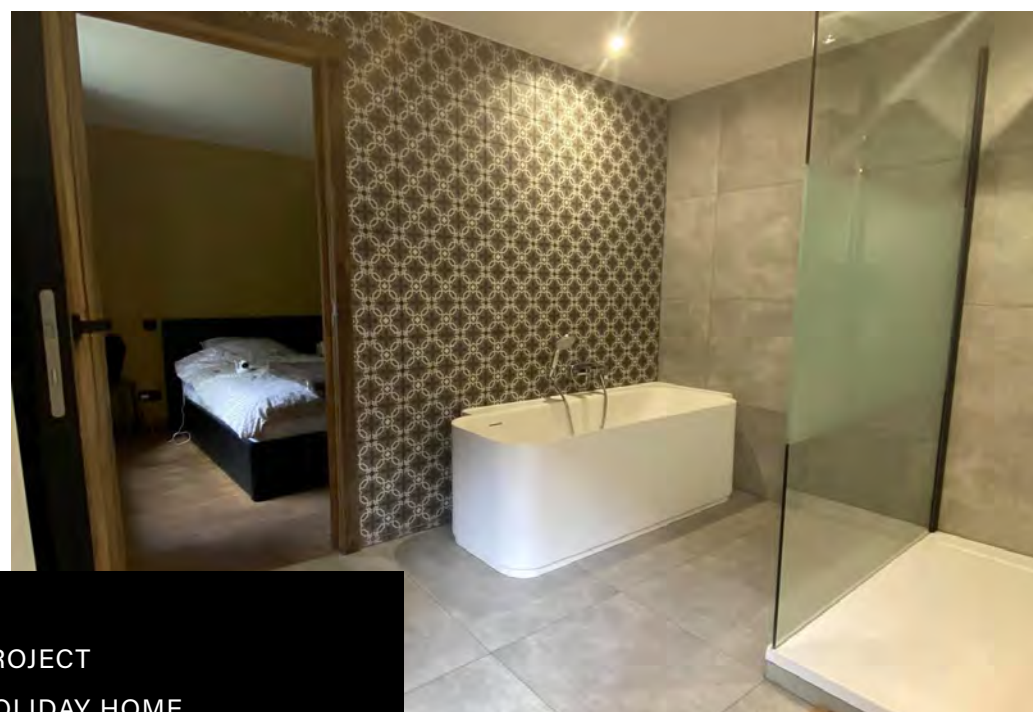

HOLIDAY HOME BOUILLON

BOVOMOULIN 1
6833 UCIMONT
BOUILLON
BELGIUM

-
WWW.ARDENNES-ETAPE.BE

PROJECT
HOLIDAY HOME

BEL AIR
15X15
ANCOLIE

LA VILLETTE
20X20
GUSTAVE