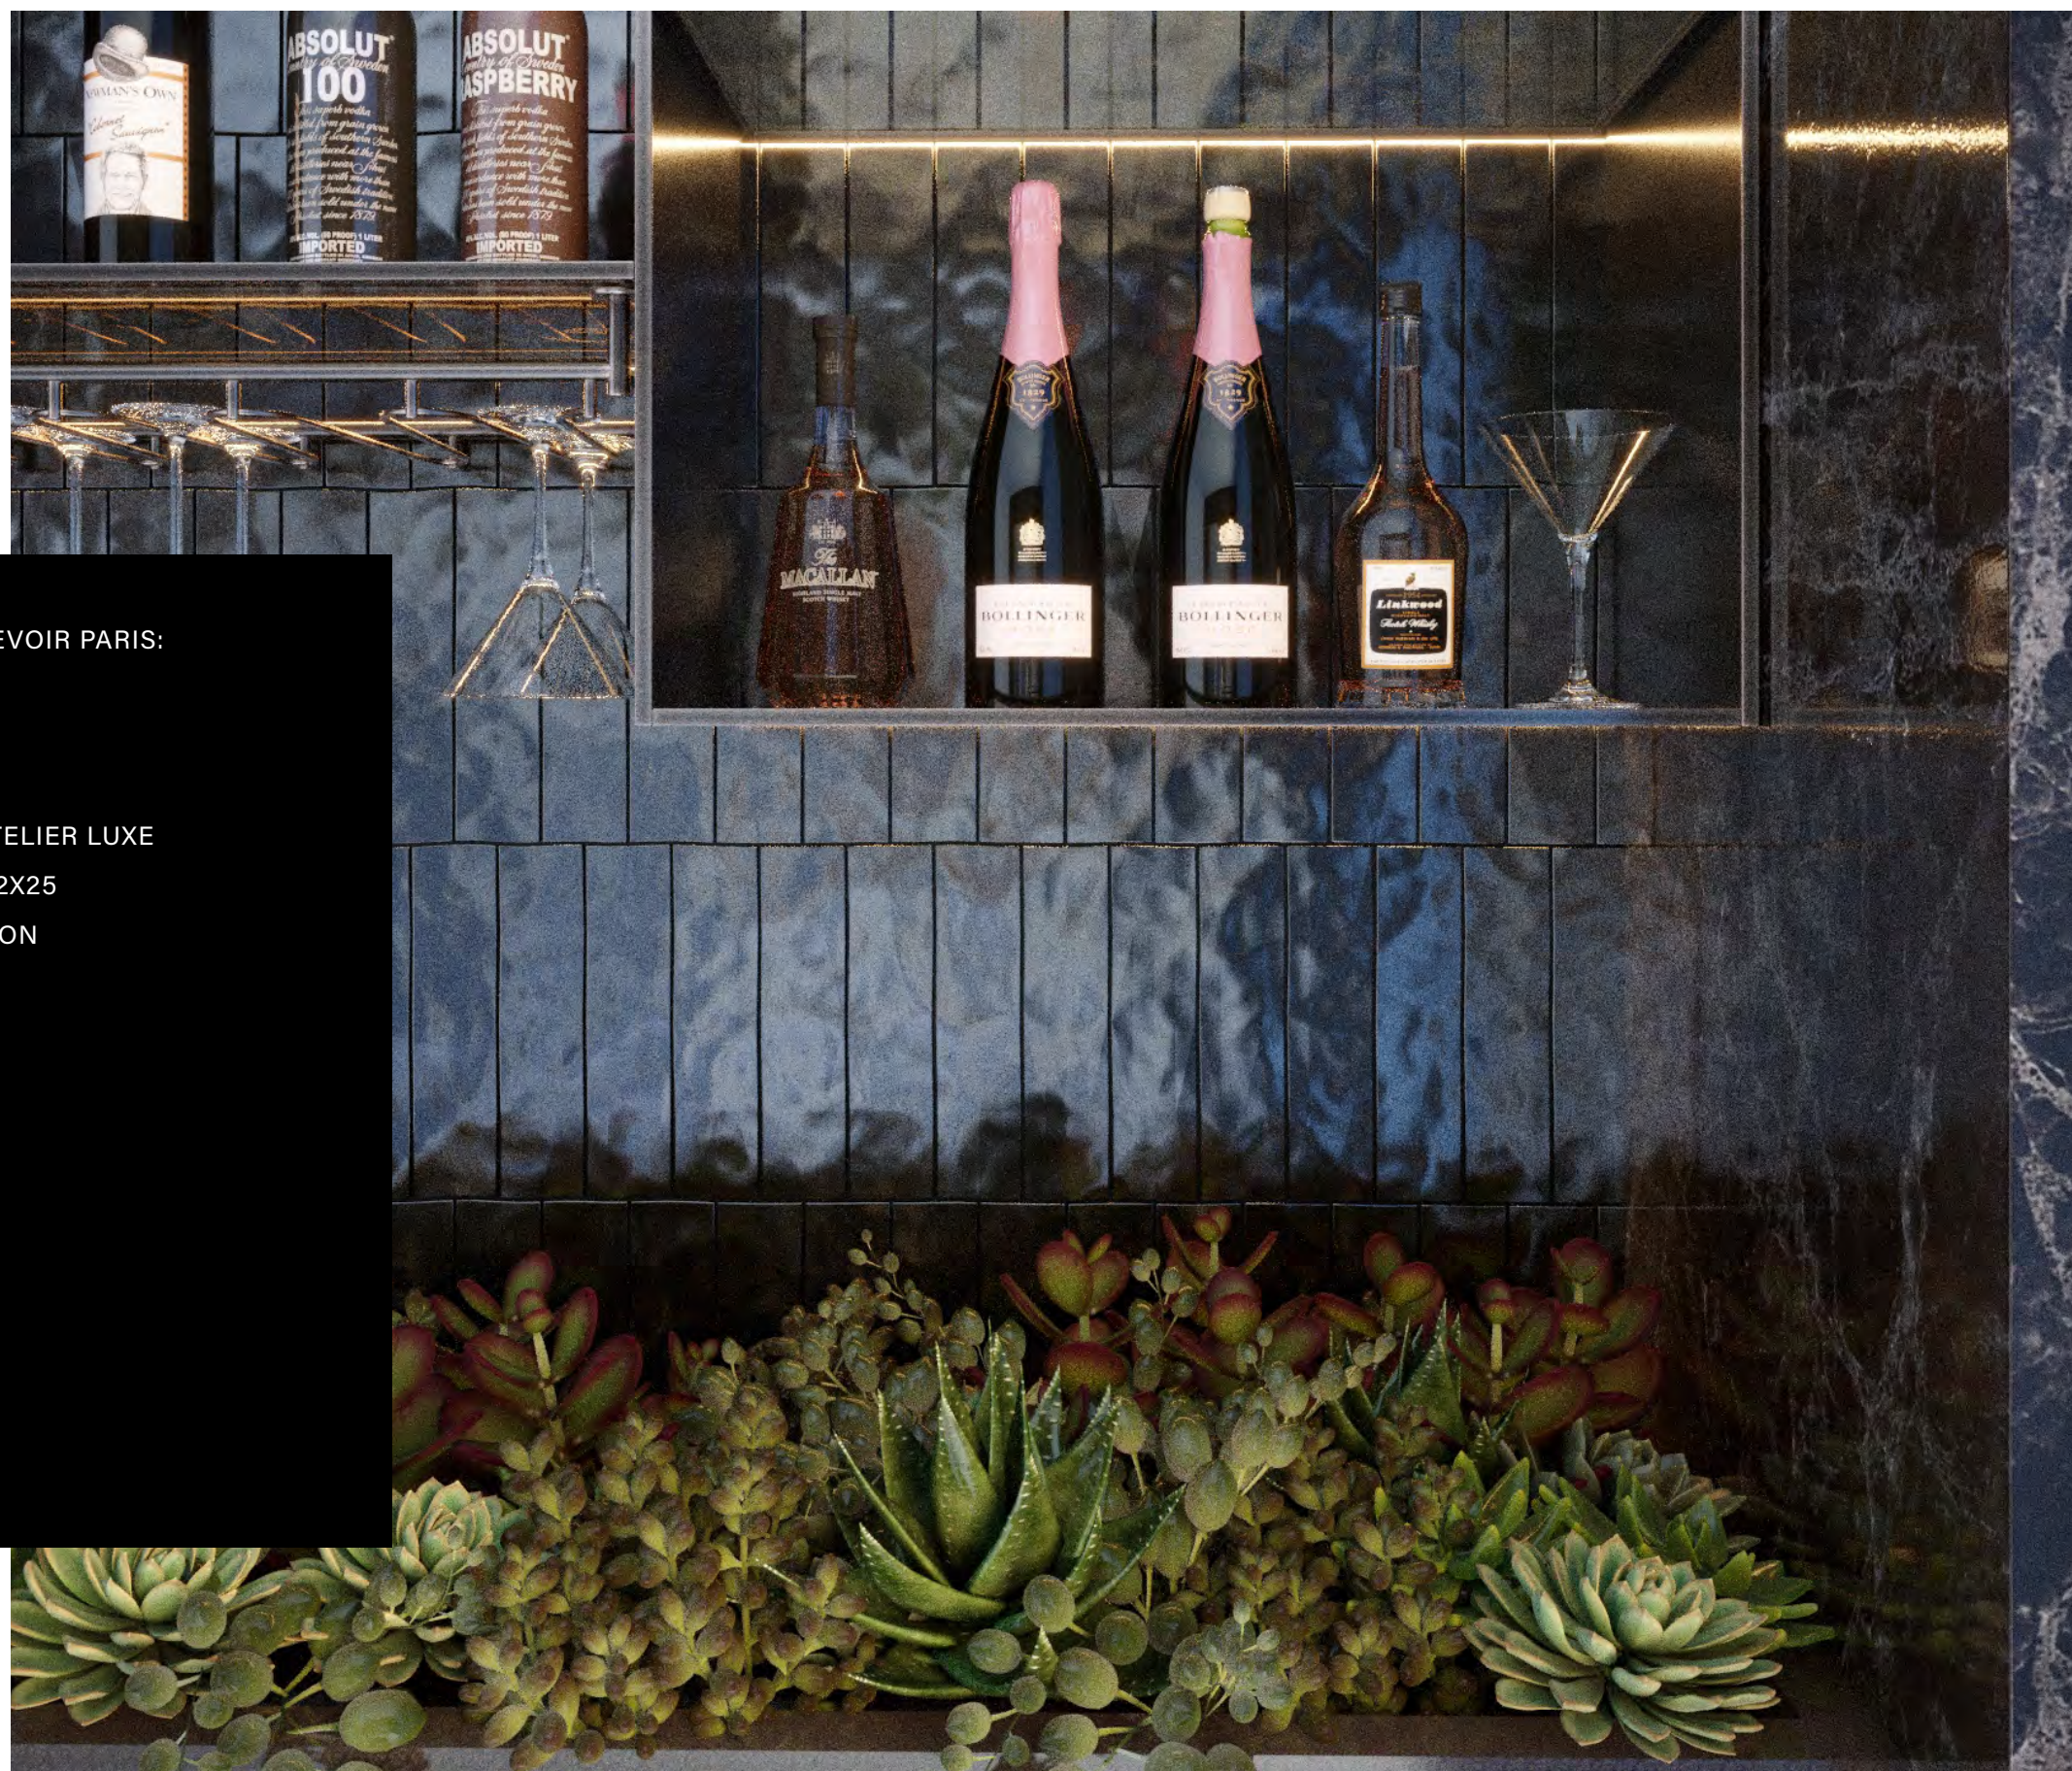

WHISKEY BAR

*Luxury is
in each
detail.*

Hubert de Givenchy

REVOIR PARIS:

ATELIER LUXE
6.2X25
IRON