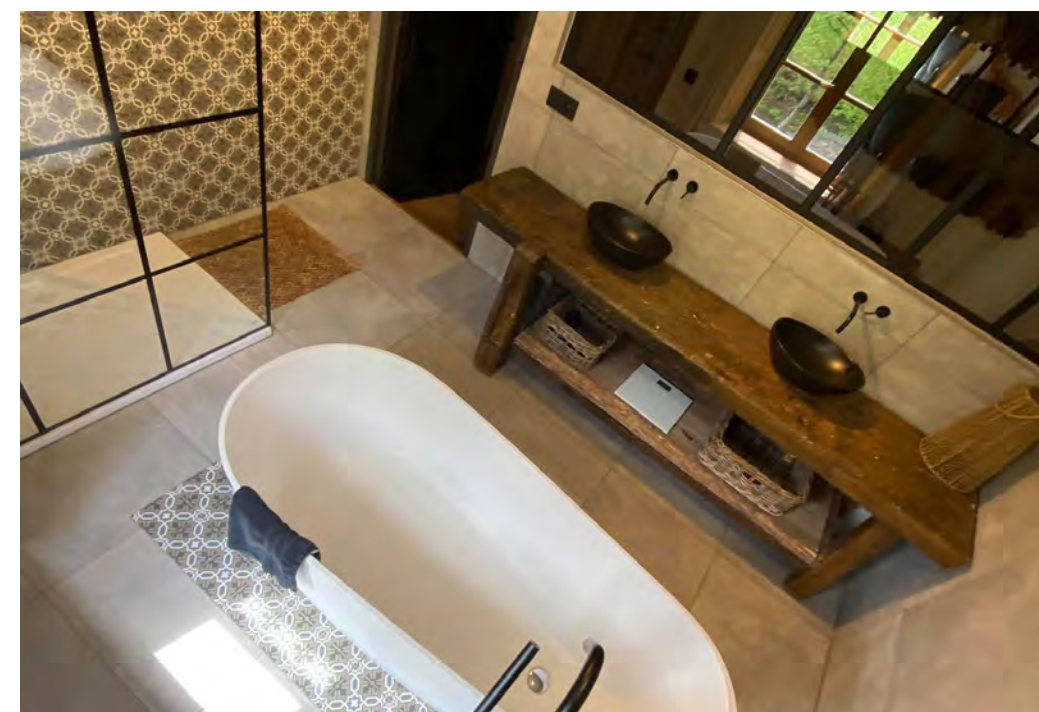

HOLIDAY HOME BOUILLON

BOVOMOULIN 1
6833 UCIMONT
BOUILLON
BELGIUM

-
WWW.ARDENNES-ETAPE.BE

PROJECT
HOLIDAY HOME

BEL AIR
15X15
ANCOLIE

LA VILLETTE
20X20
GUSTAVE