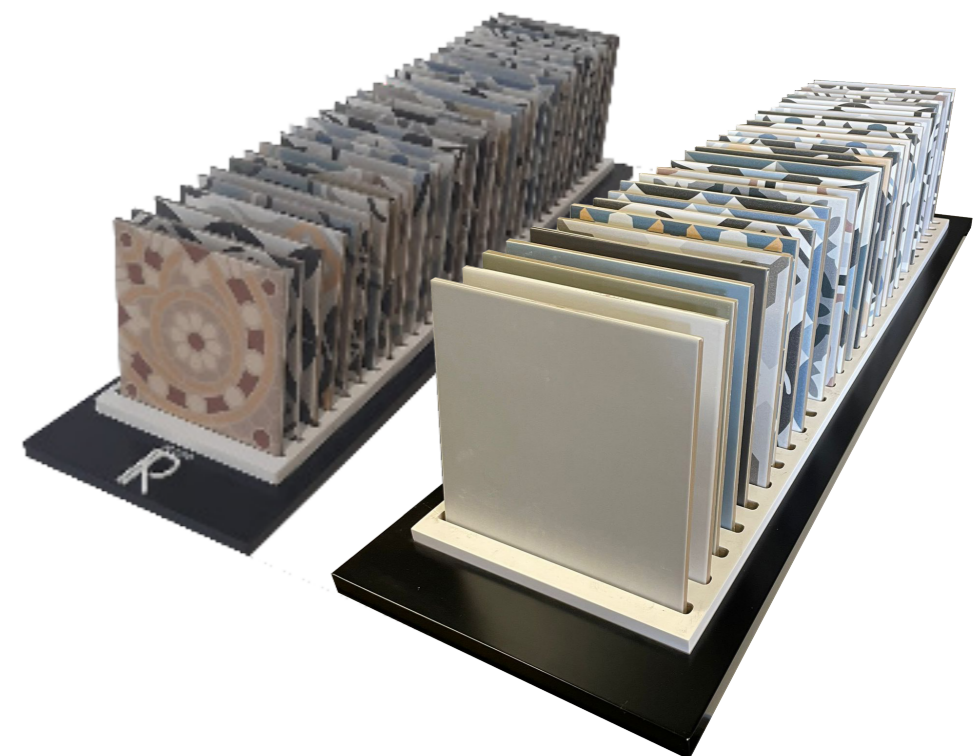

48 Panels:
38 patterns
7 plain tiles
6 coin & lignes
combinations

CODE : MER_CUN006RAT1/2 €125,00