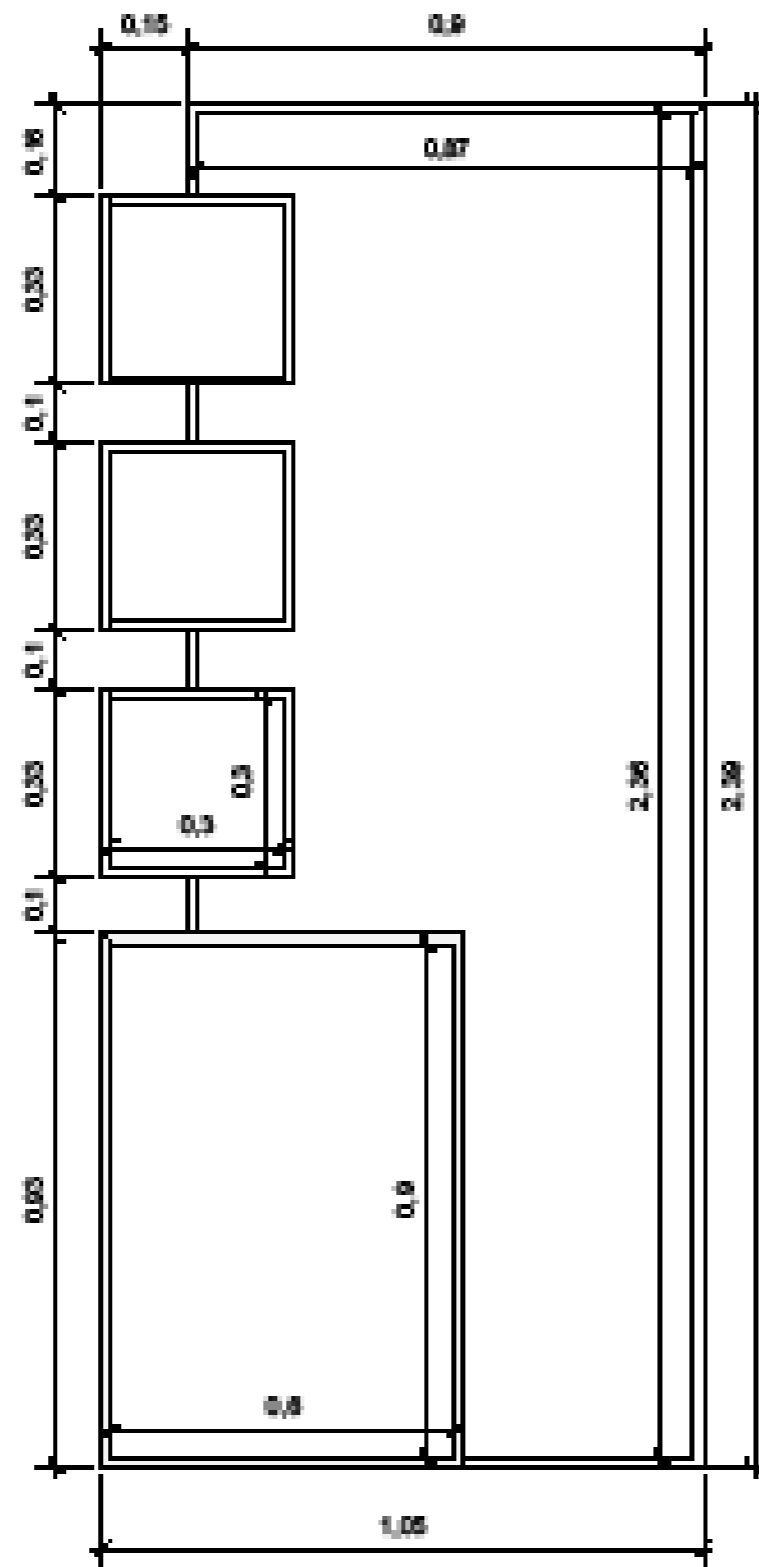

Atelier

Archimap dimensions: 35x15x10 cm

CODE : MER_MAP_005_C

€15,00

IFULL COMPOSITION

Showroom
integrations

Panel LARGE
240 X 90

+

Panel MEDIUM
90 X 60

+

Panel SMALL
3x 30 X 30

IWALL PANEL LARGE

Only suitable for Bel Histoire, Provence, Atelier.

Wall Panel dimensions: 240 x 90 cm

€455,00

CODE : MER_PAN_001