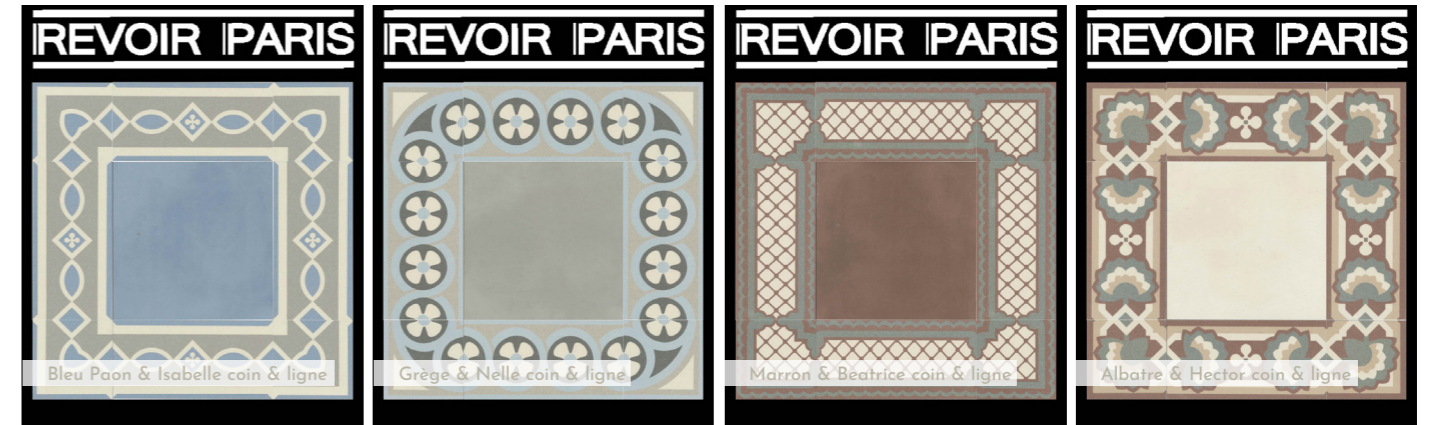

ICUNA 029 A content

CODE : MER_CUN029_A €140,00