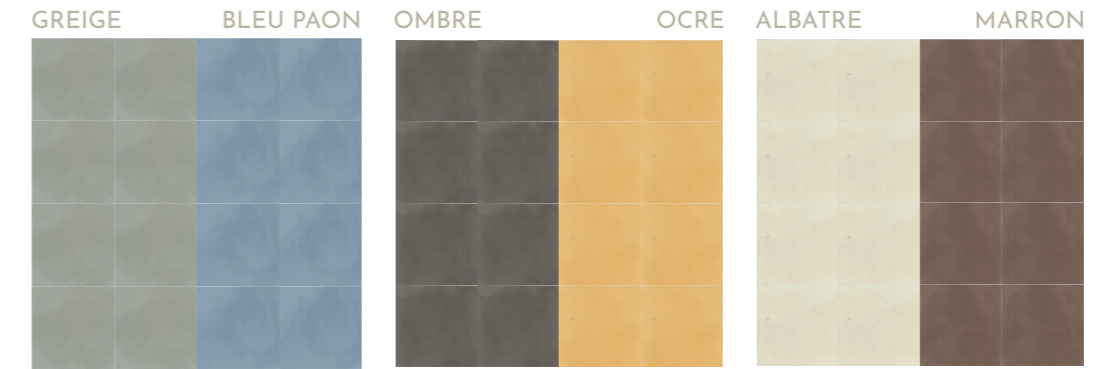

Selection 4: Bel Histoire & La Madeleine & La Villette