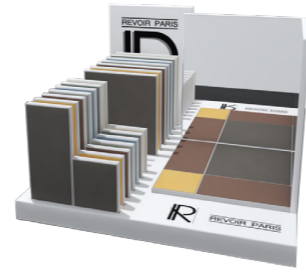

ICUNA 023 - B
selection uni

€ 80

Collection
BEL HISTOIRE
Uni