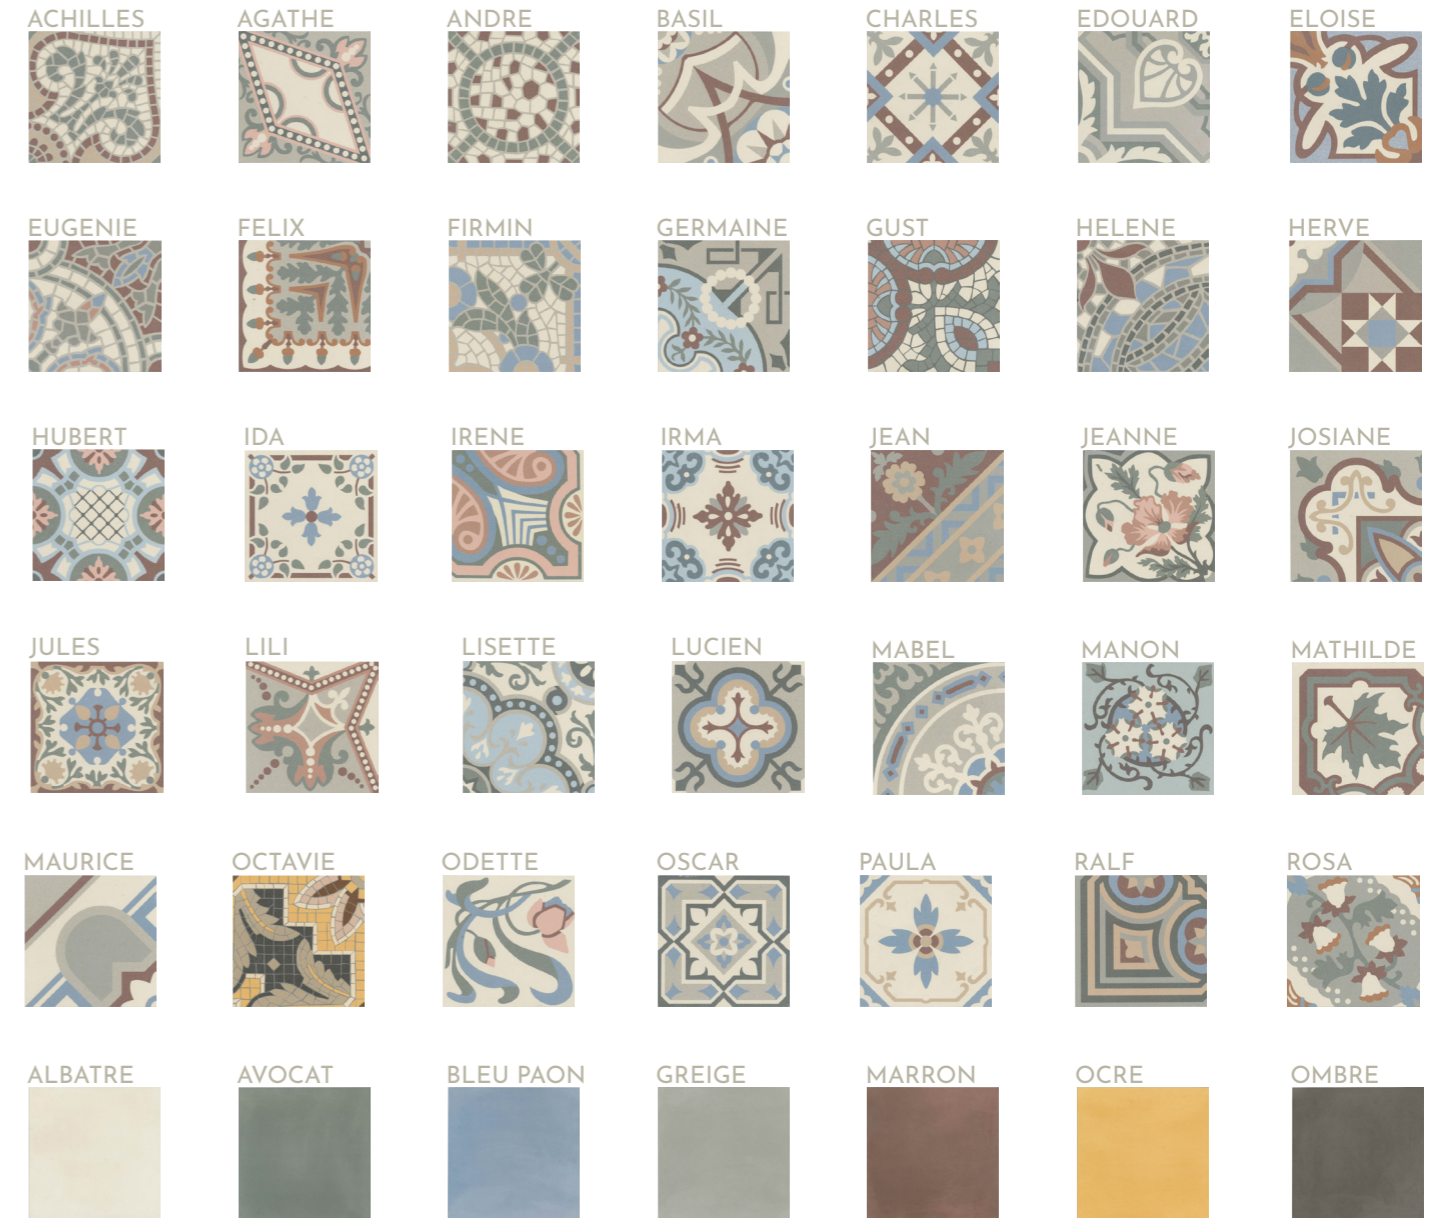

192x67x65cm

807 kg

CODE : MER_CUN005 €1.599,00

Selection 2: Bel Histoire

48 Panels:
35 patterns
7 plain tiles
6 coin & lignes
combinations

Selection 3: La Madeleine & La Villette

La Madeleine

TOUQUET LIGNE & TOUQUET COIN