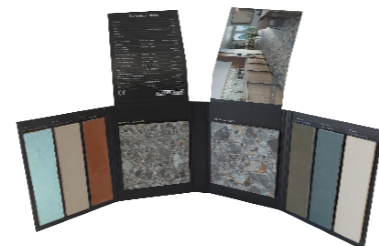

IARCHIMAP 005
- 3

€ 15

Collection
LA ROCHE
Lisette