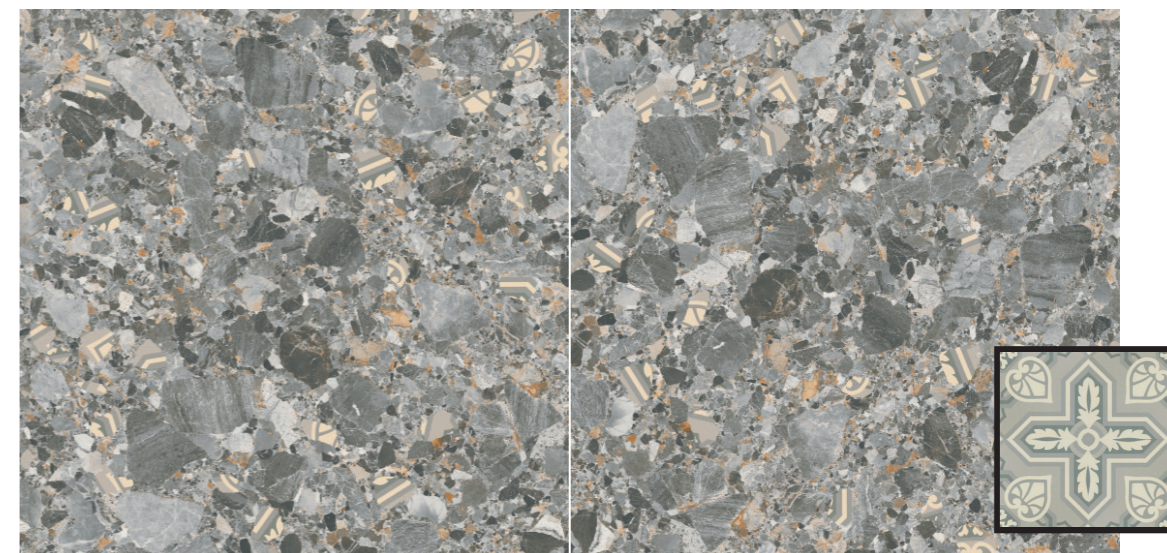

IComposition La Roche Edouard

La Roche Gros Edouard 80x80

Bel Histoire Edouard 15x15

CODE : VVS8080_005 €102,34
CODE : MER_PAN_003 €25,00