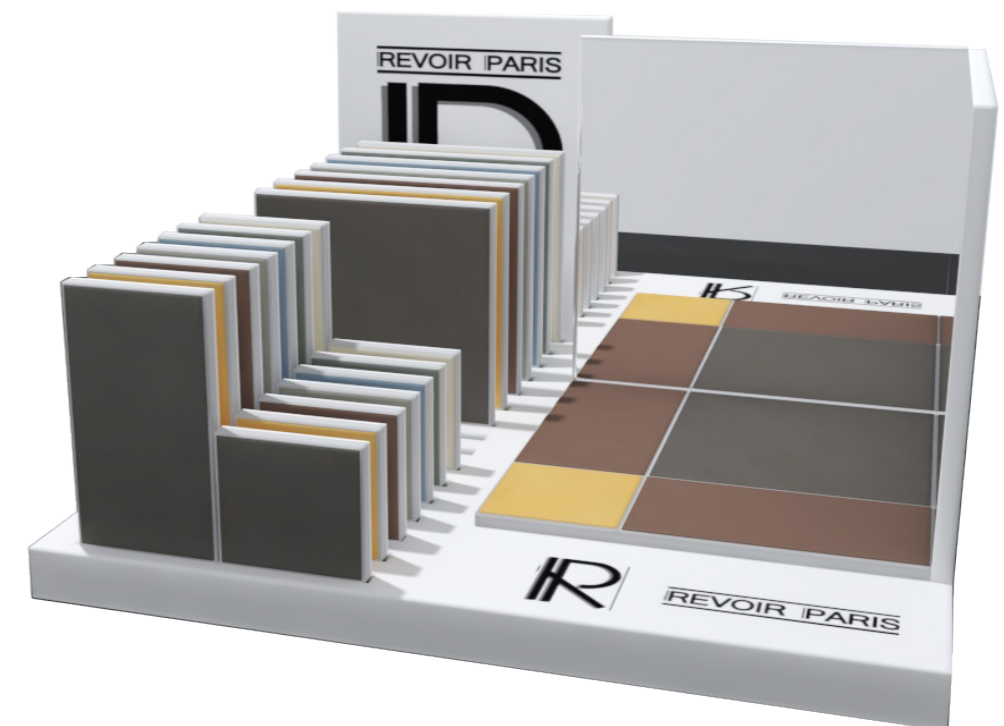

Bel Histoire uni 7.5x7.5

Display dimensions: 44x45x25h

Package info:

20x28x20h

45x45x25h

10 kg

CODE : MER_CUN023_BUNI €80,00

ICUNA 023 - C

Collections

Bel Histoire Cabochons 25 slots
Bel Histoire uni 15x7.5
Bel Histoire uni 7.5x7.5

Display dimensions: 44x33x25h cm

Package info:

20x28x20h

35x45x25h

6 kg

CODE : MER_CUN023C €70,00