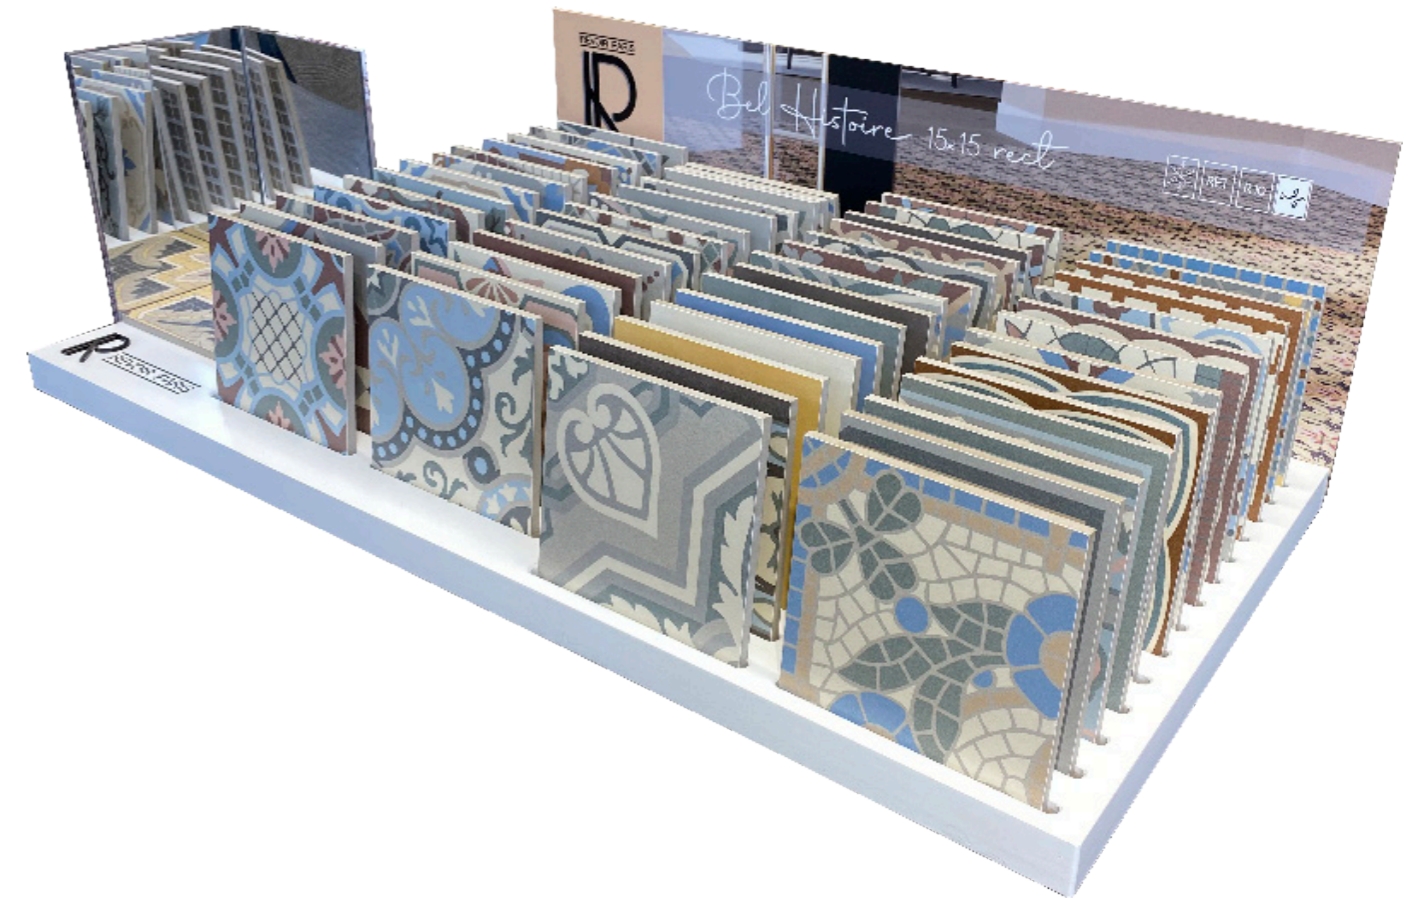

ICUNA 023 - A

Collections
Bel Histoire 54 slots

Display dimensions: 48x115x25h

Package info:

95x47x10

15x15x45

31 kg