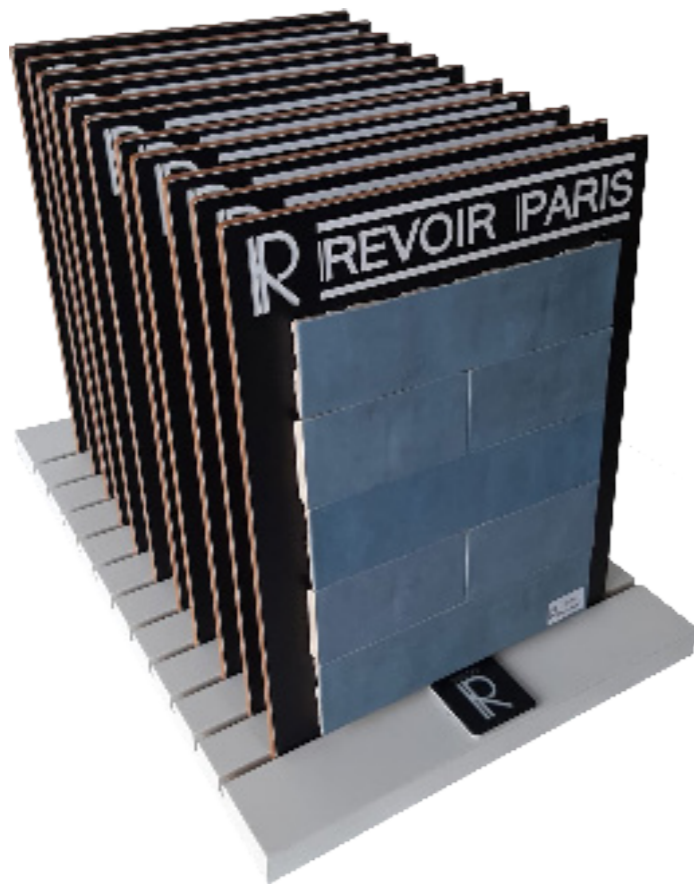

Display dimensions: 40x55x42h cm

Package info:

43x36x22.5

55.5x40x3.5

40 kg

CODE : MER_CUN017 €160,00

ICUNA 019 - Atelier & La Madeleine

Collections