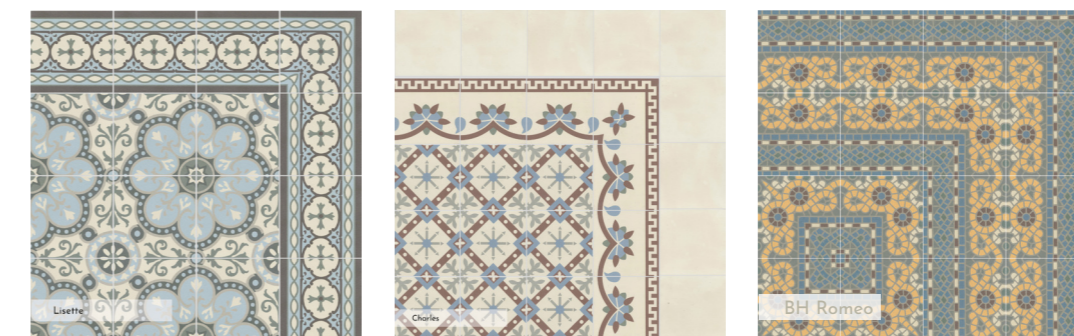

Selection 2: Bel Histoire

48 Panels:
35 patterns
7 plain tiles
6 coin & lignes
combinations