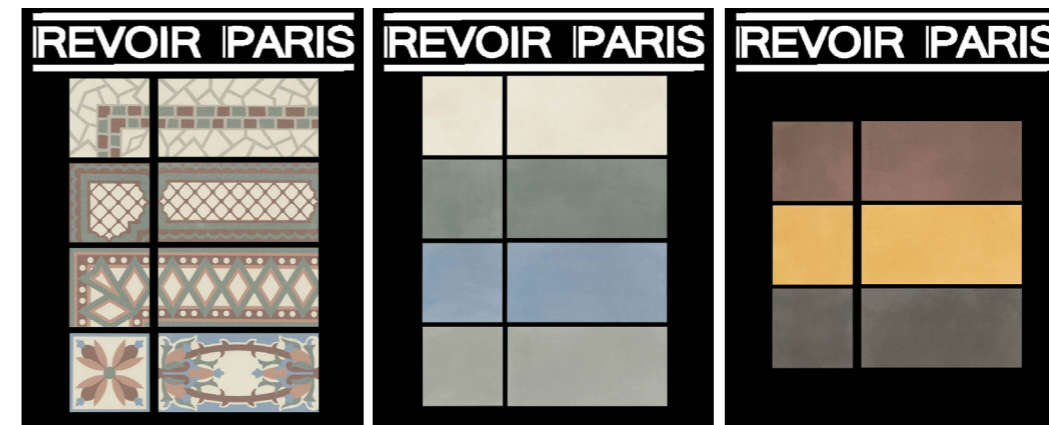

ICUNA 029 A content

CODE : MER_CUN029_A €140,00