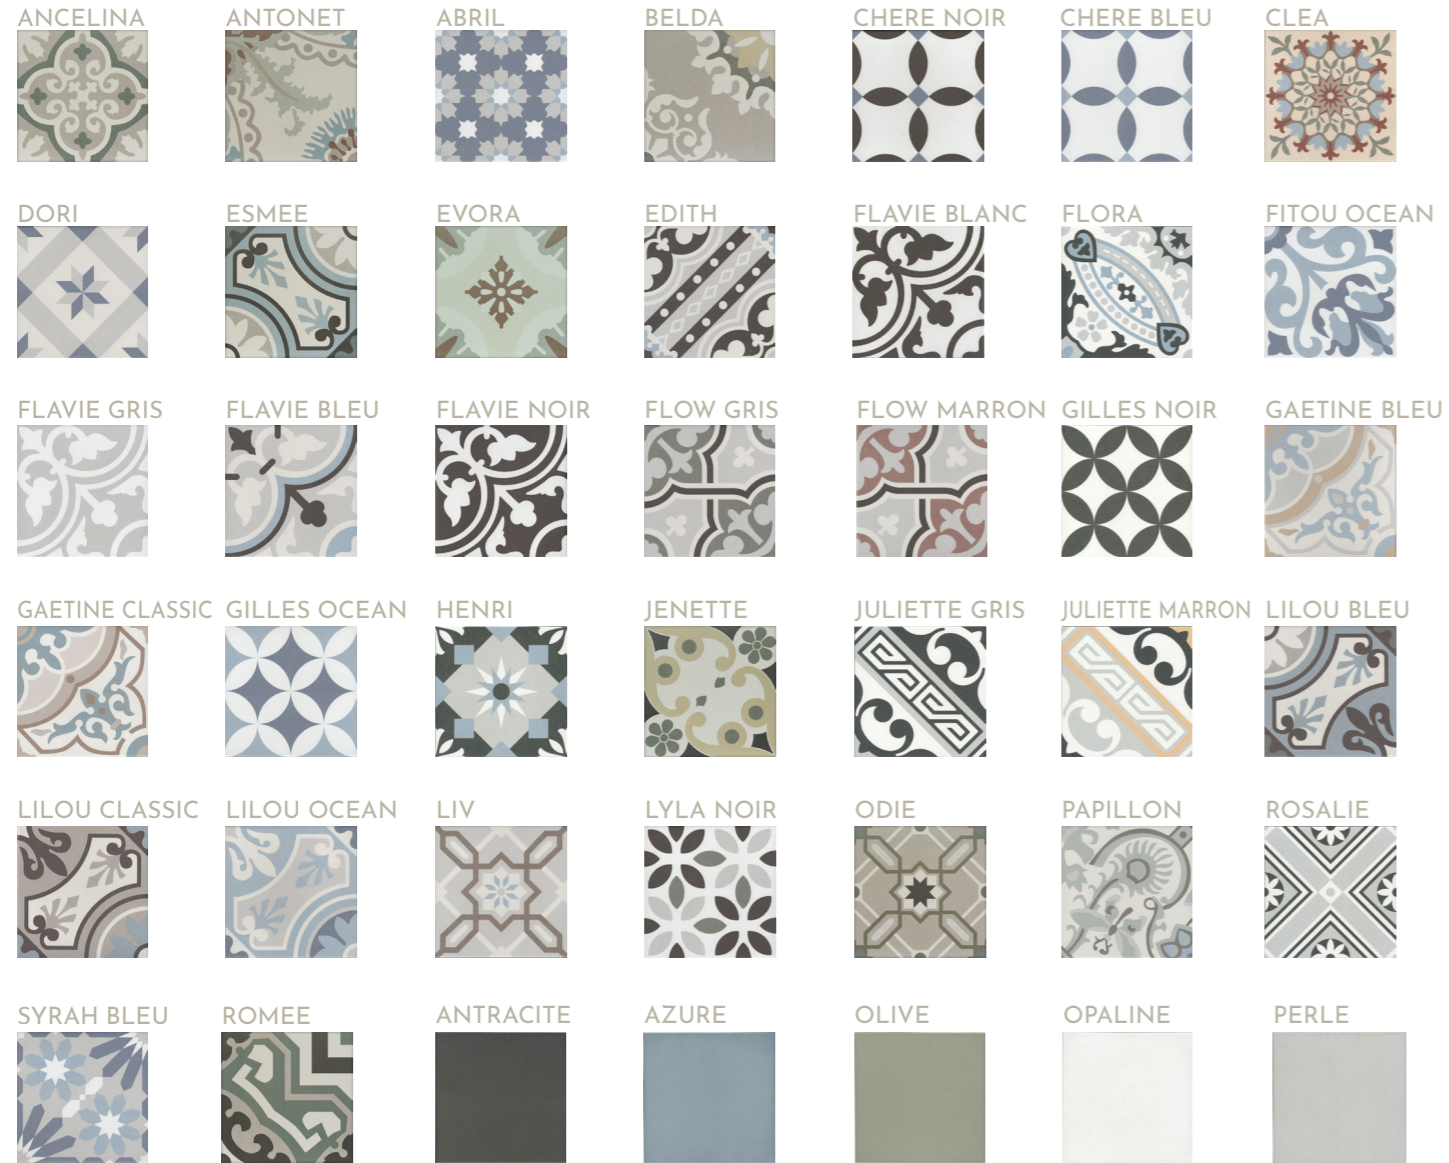

192x67x65cm

807 kg

CODE : MER_CUN005 €1.599,00

Selection 2: Bel Histoire

48 Panels:
35 patterns
7 plain tiles
6 coin & lignes
combinations

Selection 3: La Madeleine & La Villette

La Madeleine

TOUQUET LIGNE & TOUQUET COIN