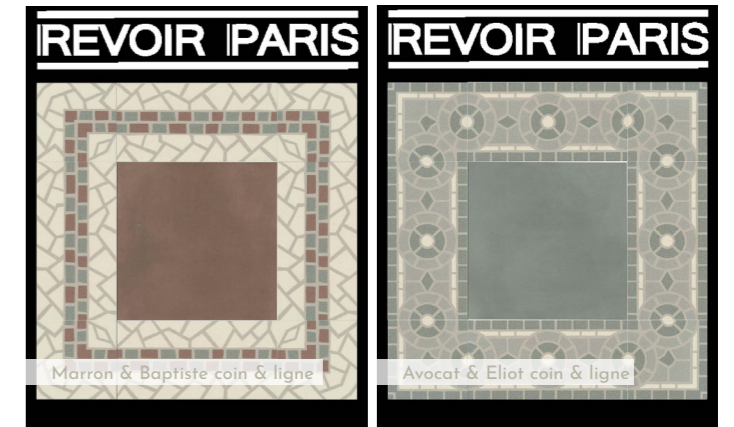

Display dimensions: 55x36x42 cm

Package info:

43x36x22.5

55.5x40x3.5

22 kg

ICUNA 029 A content

CODE : MER_CUN029_A €140,00

ICUNA 029 - B